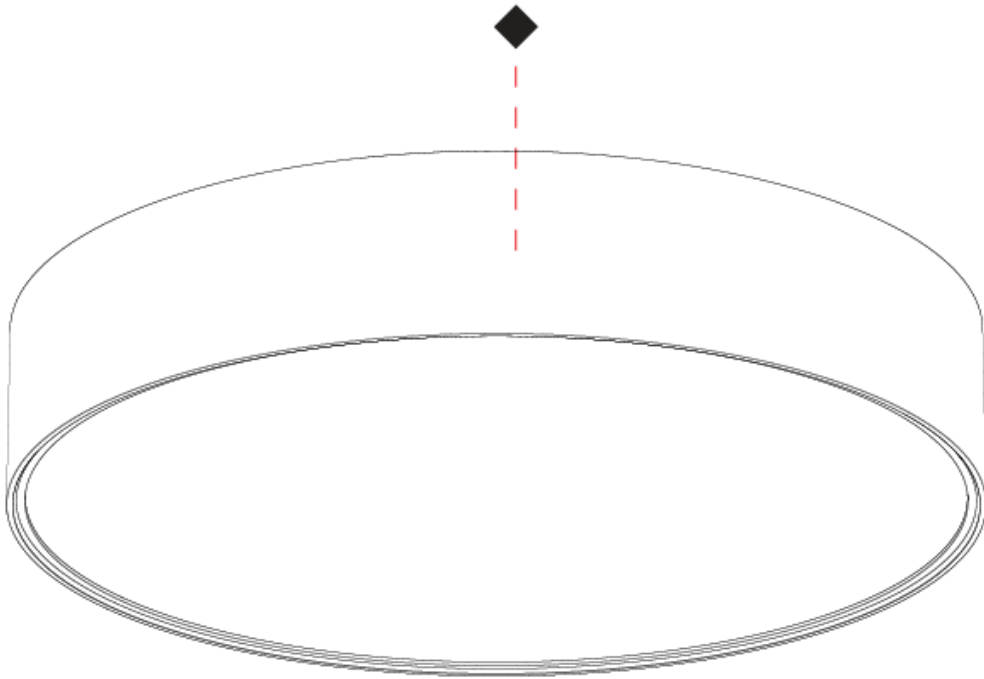

A3D405-

PROJECT

TYPE

SPECIFIER

QUANTITY

DATE