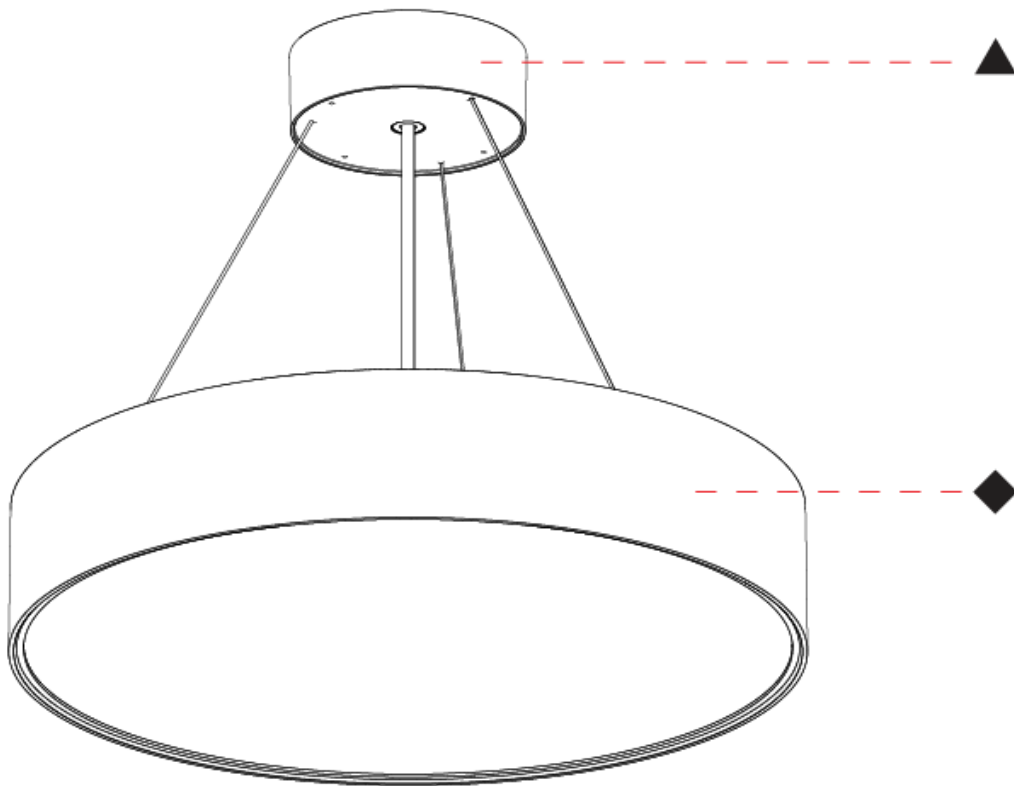

SIGN EVO SUSPENSION

A3001102-

PROJECT	_____
TYPE	_____
SPECIFIER	_____
QUANTITY	_____
DATE	_____

A