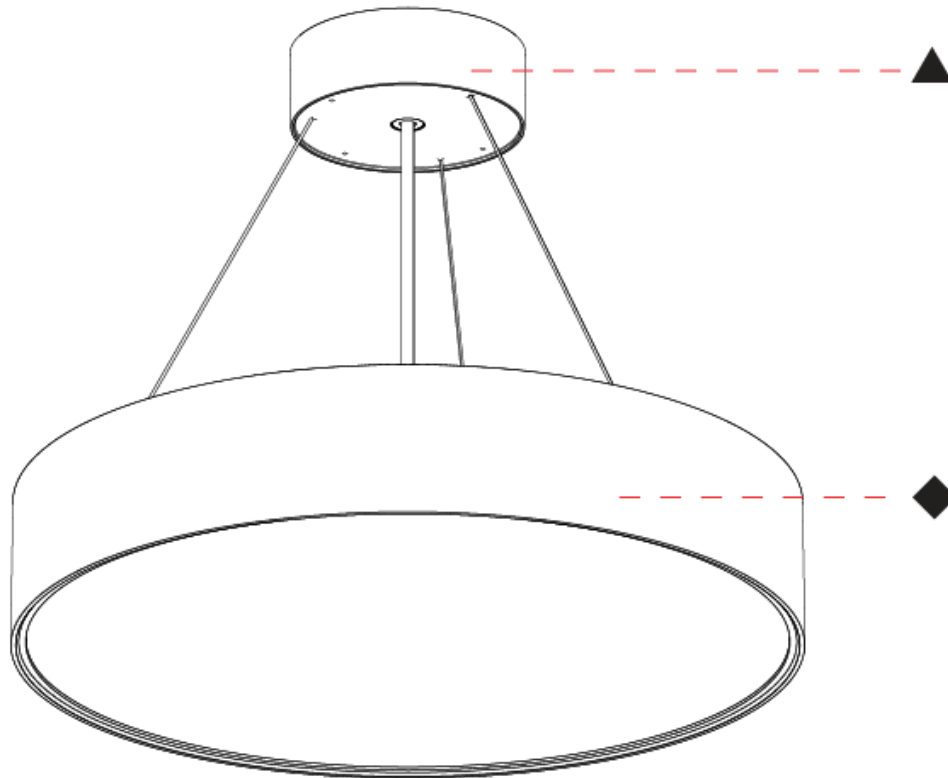

SIGN EVO SUSPENSION

A3001099-HE-

PROJECT	_____
TYPE	_____
SPECIFIER	_____
QUANTITY	_____
DATE	_____

A